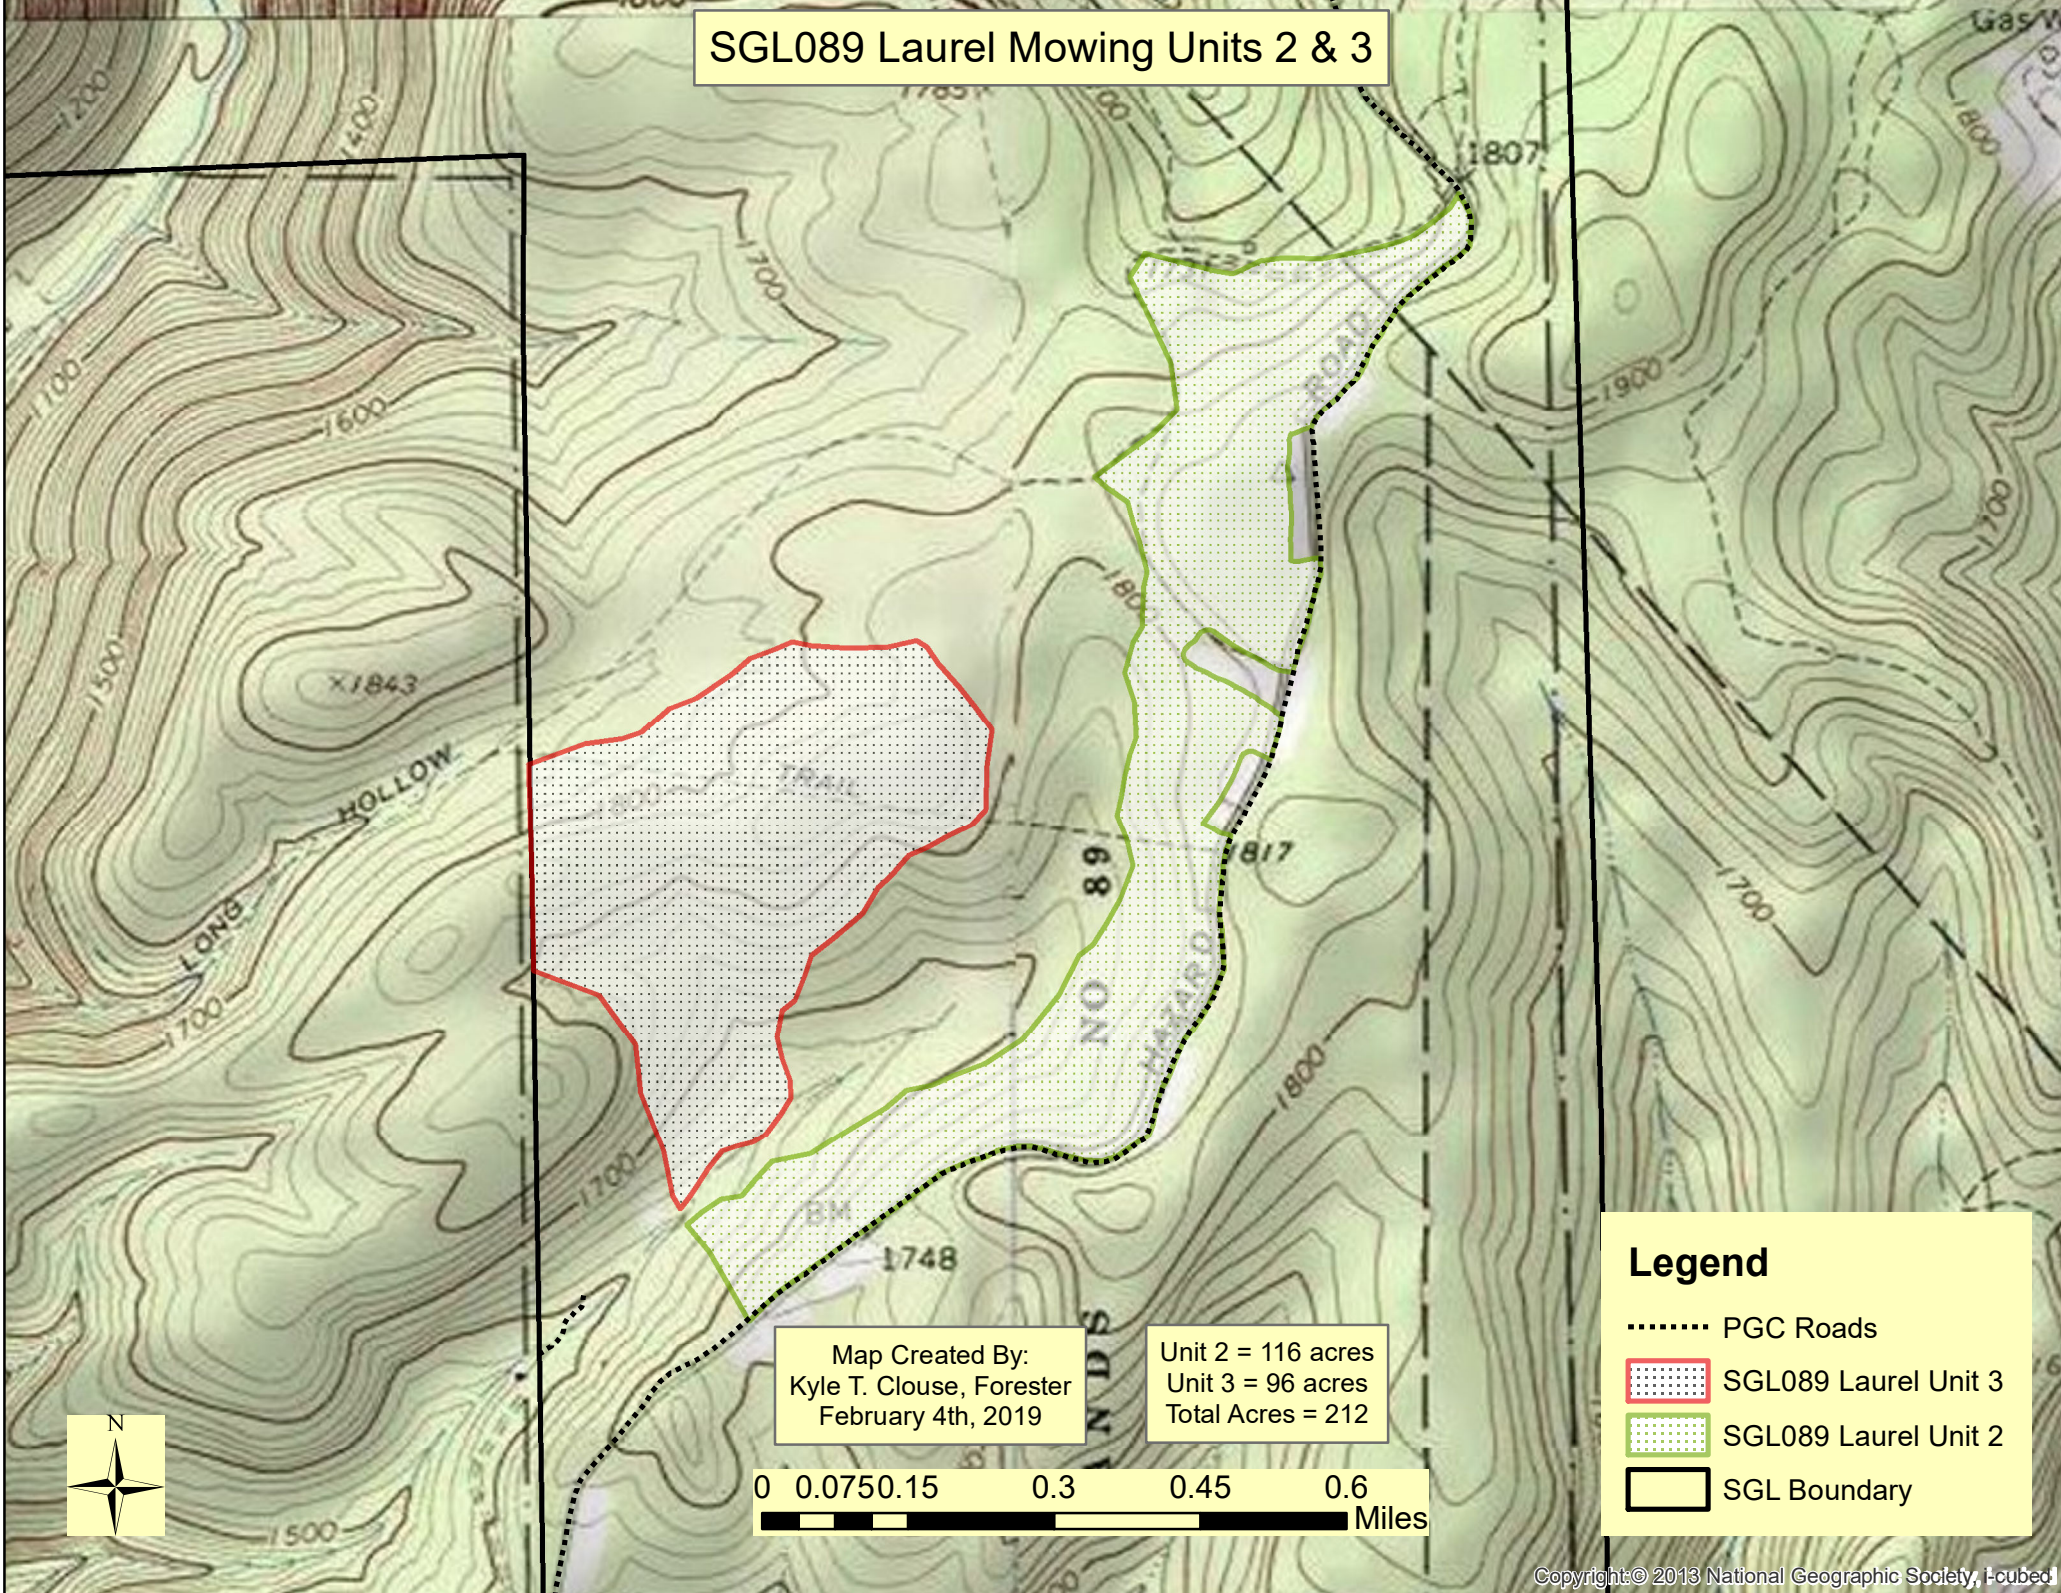

SGL089 Laurel Mowing Units 2 & 3

Map Created By:
Kyle T. Clouse, Forester
February 4th, 2019

Unit 2 = 116 acres
Unit 3 = 96 acres
Total Acres = 212

Legend

- PGC Roads
- [Red dotted box] SGL089 Laurel Unit 3
- [Green dotted box] SGL089 Laurel Unit 2
- [Black solid box] SGL Boundary